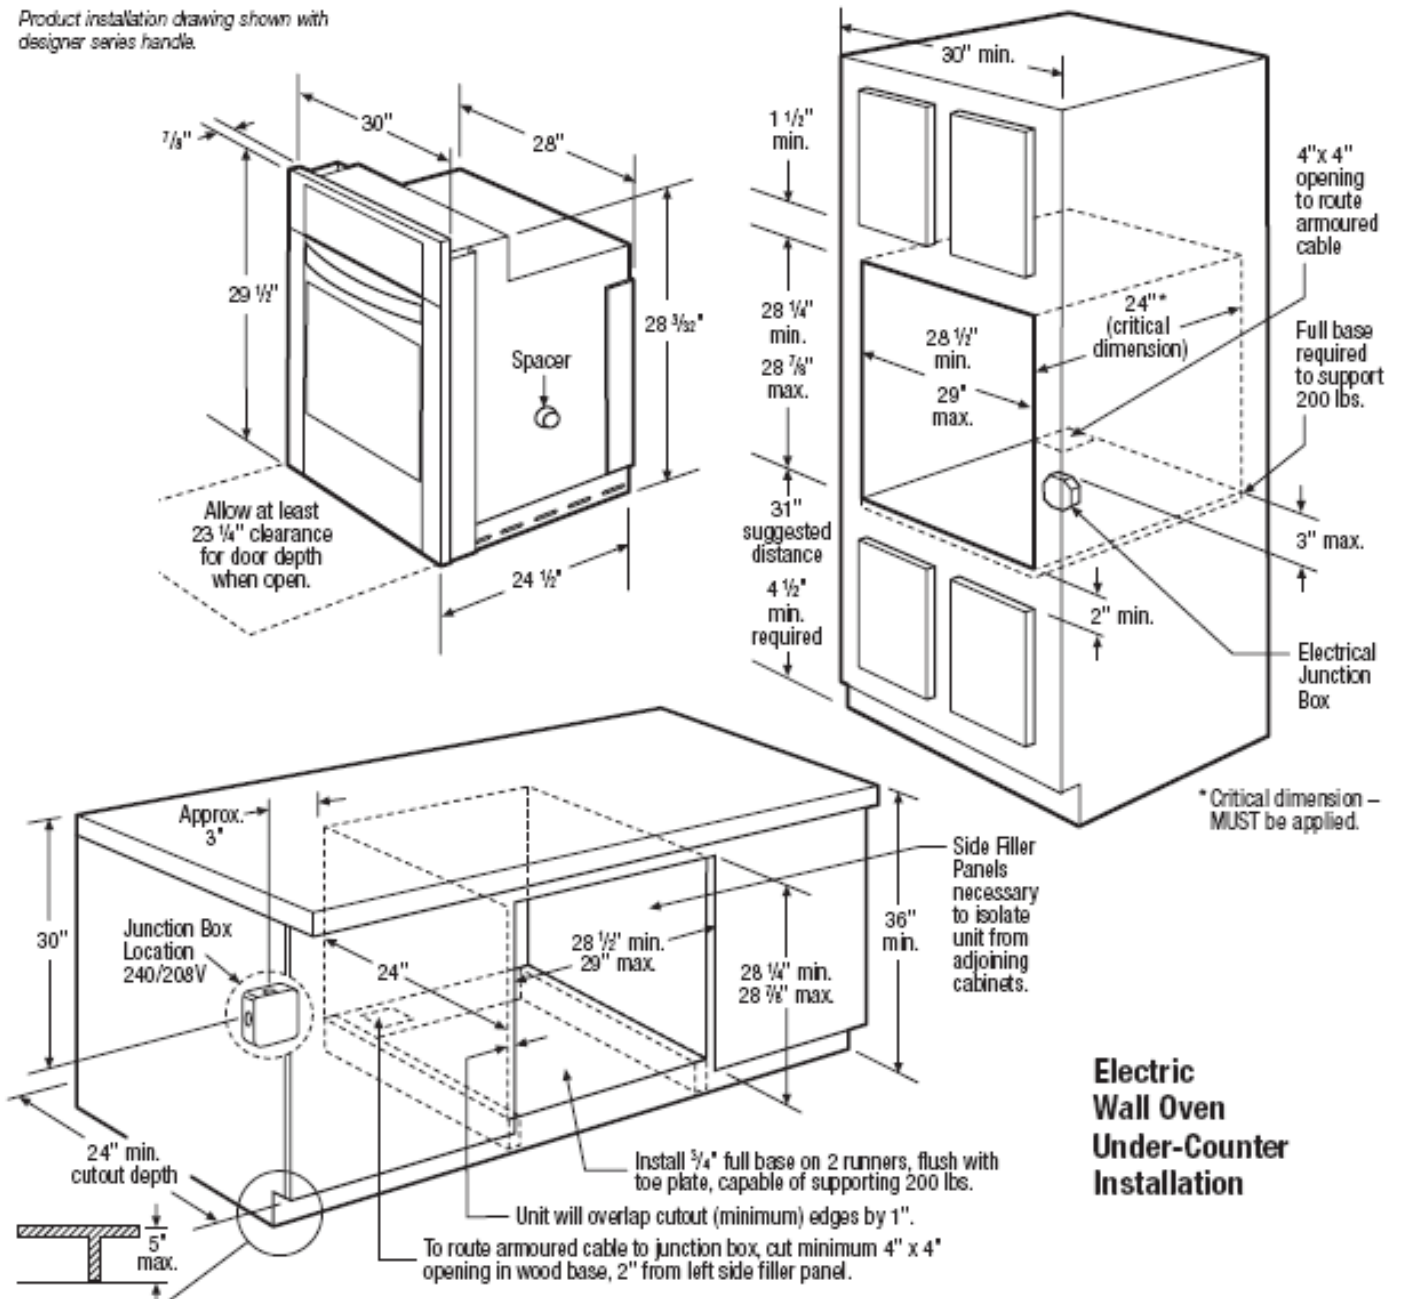

## HORNO ELECTRICO DE 30" MODELO: E30EW75GSS

Product installation drawing shown with designer series handle.

### Electric Wall Oven Under-Counter Installation